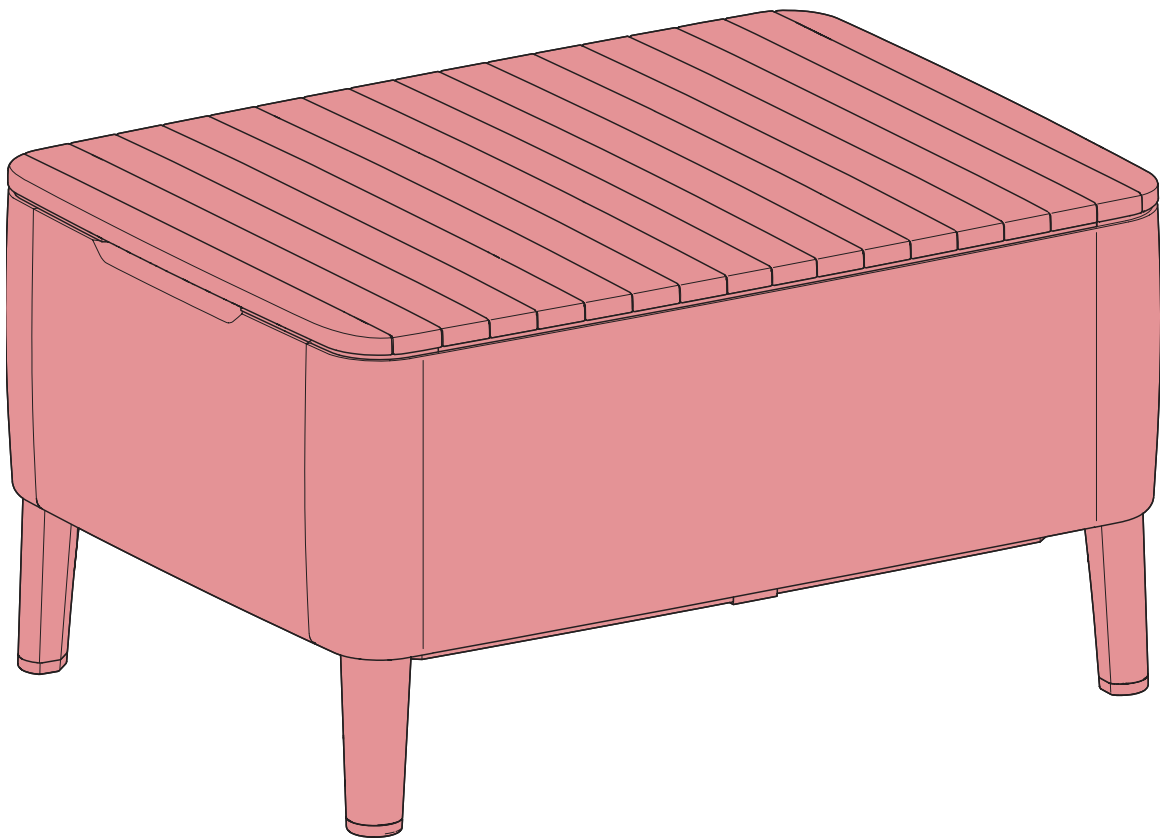

# SALEMO

---

## CUSHIONBOX TABLE

SALEMO CUSHIONBOX TABLE V0.3 / 585266 / 442277

Made in Hungary - Keter Hungary Kft. - part of the Keter Group  
Zsong Völgy 2 - H-4211 Ebes - Hungary  
[www.ketergroup.com](http://www.ketergroup.com)