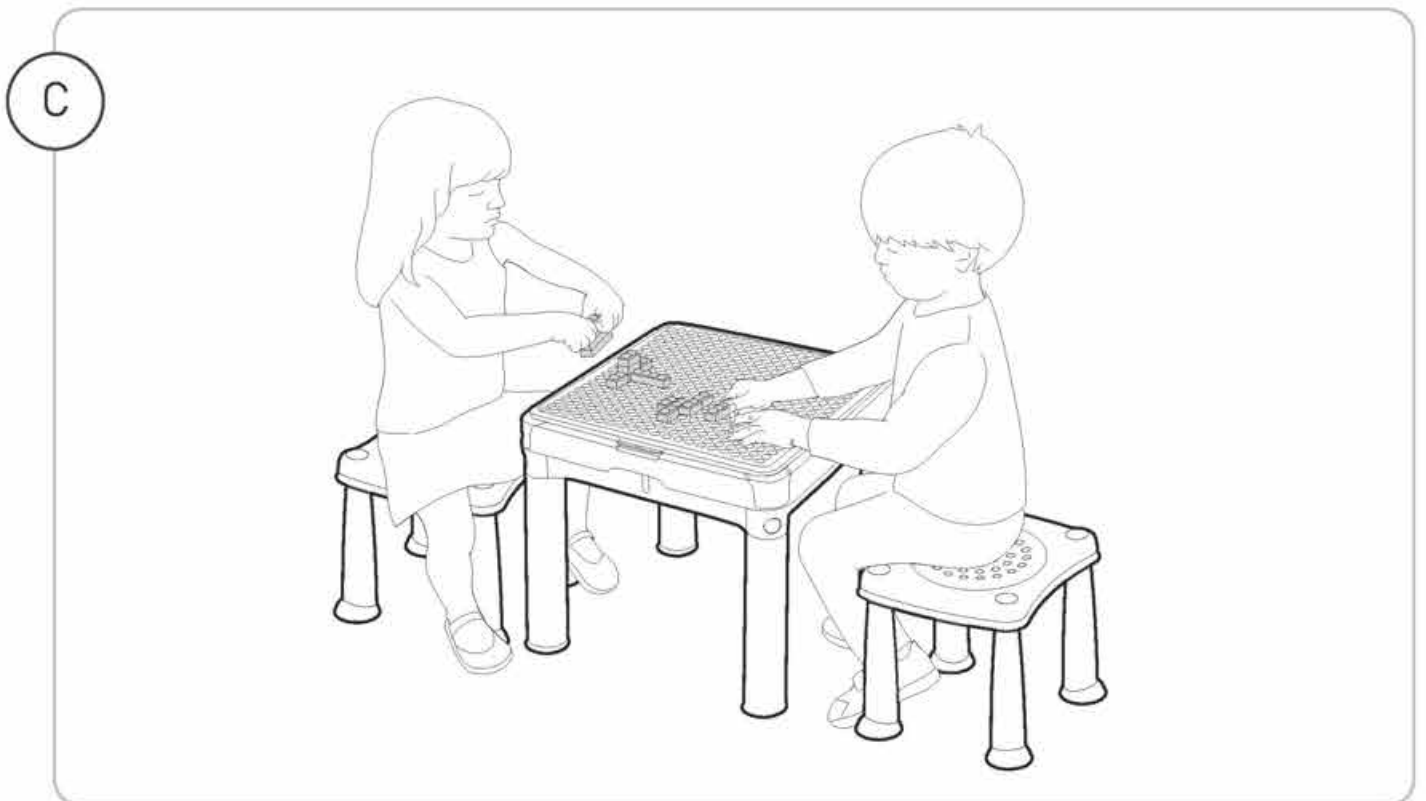

ConstrucTable

EN ASSEMBLY INSTRUCTIONS ES INSTRUCCIONES DE MONTAJE FR MONTAGEANLEITUNG
IT ISTRUZIONI DI MONTAGGIO NL MONTAGE INSTRUCTIES UK INSTRUCOES DE MONTAGEM PL MONTERINGSVEJLEDNING
GR ΜΟΝΤΕΡΙΝΓΣΙΝΣΤΡΟΚΤΙΟΝΕΡ RU ΟΔΗΓΙΕΣ ΣΥΝΑΡΜΟΛΟΓΗΣΗΣ RO ΙΝΗΣΤΡΟΥΚΤΙΟΝΑ ΠΟ ΣΒΟΡΚΕ SV INSTRUCȚII DE MONTARE
HE הוראות הרכבה