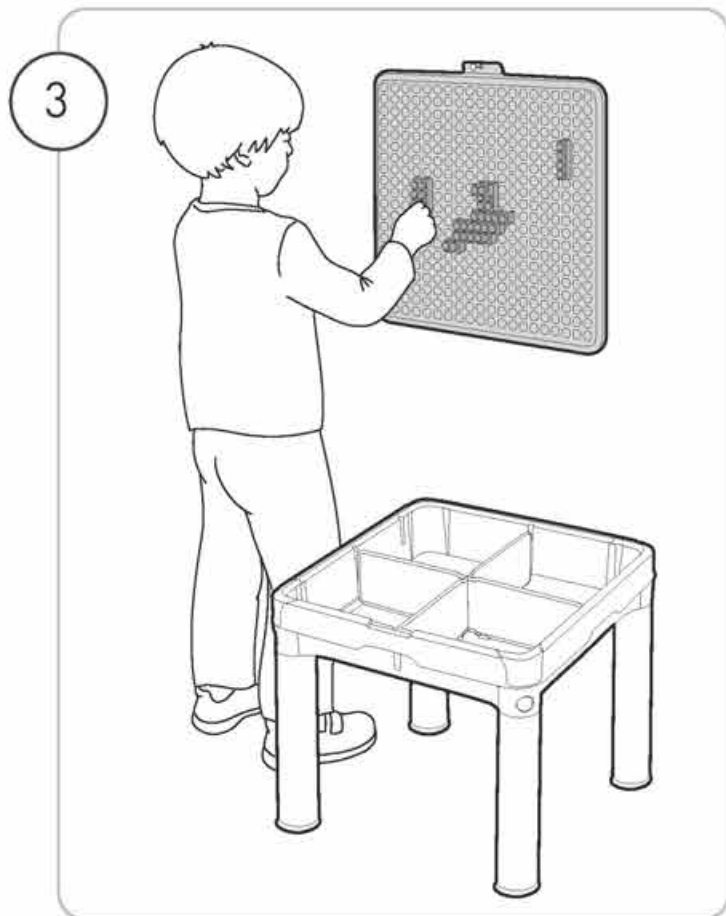

F (x1)

G (x4)

EN ⚠ **WARNINGS!**

- Adult assembly required - potential pinching of fingers during leg assembly.
- **CHOKING HAZARD** - Small parts. Not suitable for children under 3 years.
- Only for domestic use.
- Please supervise children playing at all times.
- Max. allowed weight: 70 lbs / 32 kg
- Please keep instructions for future reference.
- Call us first - do not return the item to the store. For immediate help with assembly, parts or for additional product information, please call your country's customer service or contact us: www.keter.com