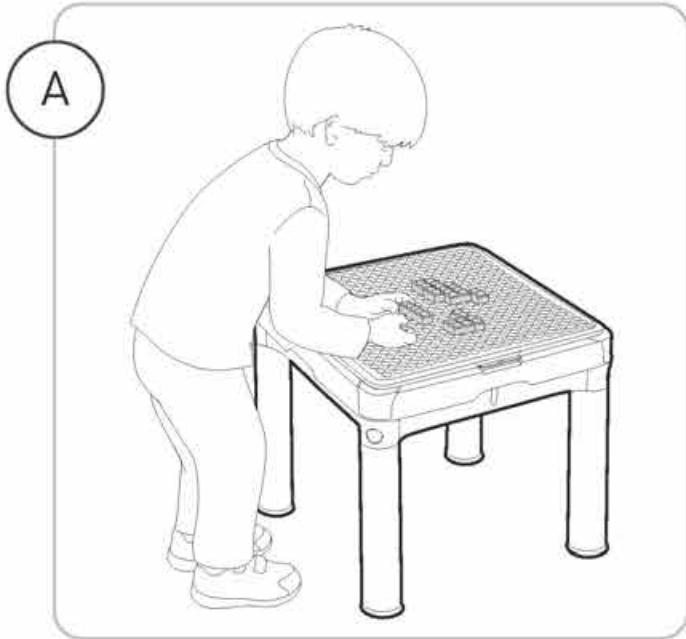

ConstrucTable

EN ASSEMBLY INSTRUCTIONS ES INSTRUCCIONES DE MONTAJE FR MONTAGEANLEITUNG
IT ISTRUZIONI DI MONTAGGIO NL MONTAGE INSTRUCTIES UK INSTRUCOES DE MONTAGEM PL MONTERINGSVEJLEDNING
GR ΜΟΝΤΕΡΙΝΓΣΙΝΣΤΡΟΚΤΙΟΝΕΡ RU ΟΔΗΓΙΕΣ ΣΥΝΑΡΜΟΛΟΓΗΣΗΣ RO ΙΝΗΣΤΡΟΥΚΤΙΟΝΑ ΠΟ ΣΒΟΡΚΕ SV INSTRUCȚII DE MONTARE
HE הוראות הרכבה