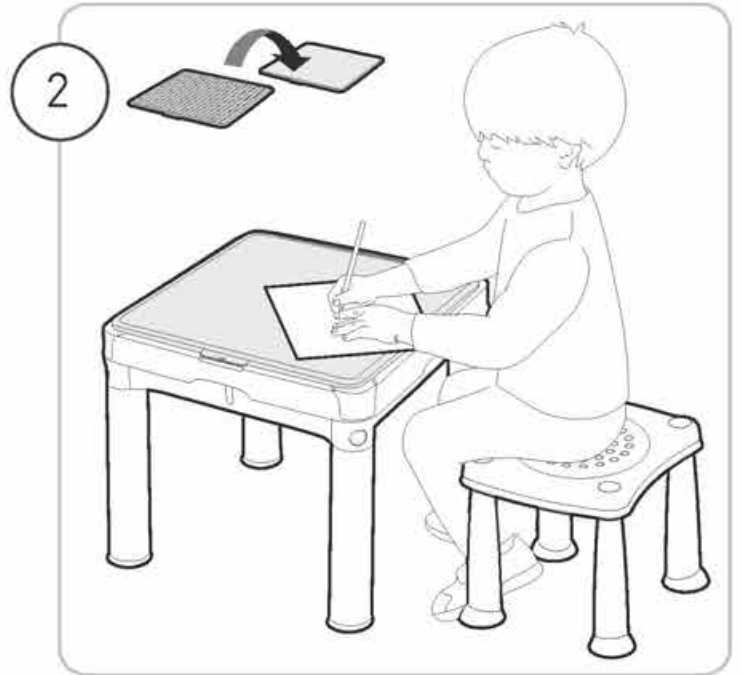

F (x1)

G (x4)

EN ⚠ **WARNINGS!**

- Adult assembly required - potential pinching of fingers during leg assembly.
- **CHOKING HAZARD** - Small parts. Not suitable for children under 3 years.
- Only for domestic use.
- Please supervise children playing at all times.
- Max. allowed weight: 70 lbs / 32 kg
- Please keep instructions for future reference.
- Call us first - do not return the item to the store. For immediate help with assembly, parts or for additional product information, please call your country's customer service or contact us: www.keter.com