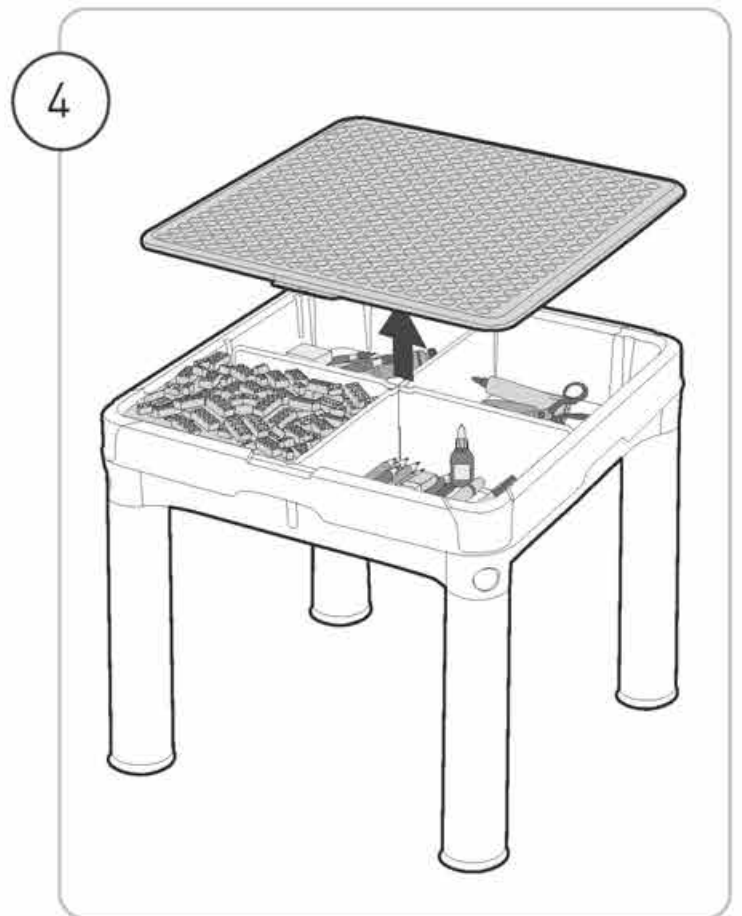

F (x1)

G (x4)

EN ⚠ **WARNINGS!**

- Adult assembly required - potential pinching of fingers during leg assembly.
- **CHOKING HAZARD** - Small parts. Not suitable for children under 3 years.
- Only for domestic use.
- Please supervise children playing at all times.
- Max. allowed weight: 70 lbs / 32 kg
- Please keep instructions for future reference.
- Call us first - do not return the item to the store. For immediate help with assembly, parts or for additional product information, please call your country's customer service or contact us: www.keter.com