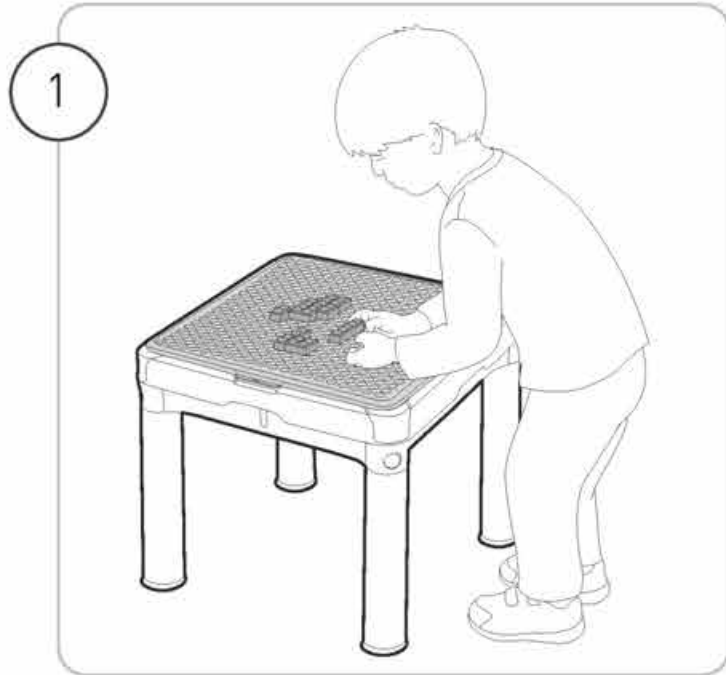

F (x1)

G (x4)

EN ⚠ **WARNINGS!**

- Adult assembly required - potential pinching of fingers during leg assembly.
- **CHOKING HAZARD** - Small parts. Not suitable for children under 3 years.
- Only for domestic use.
- Please supervise children playing at all times.
- Max. allowed weight: 70 lbs / 32 kg
- Please keep instructions for future reference.
- Call us first - do not return the item to the store. For immediate help with assembly, parts or for additional product information, please call your country's customer service or contact us: www.keter.com