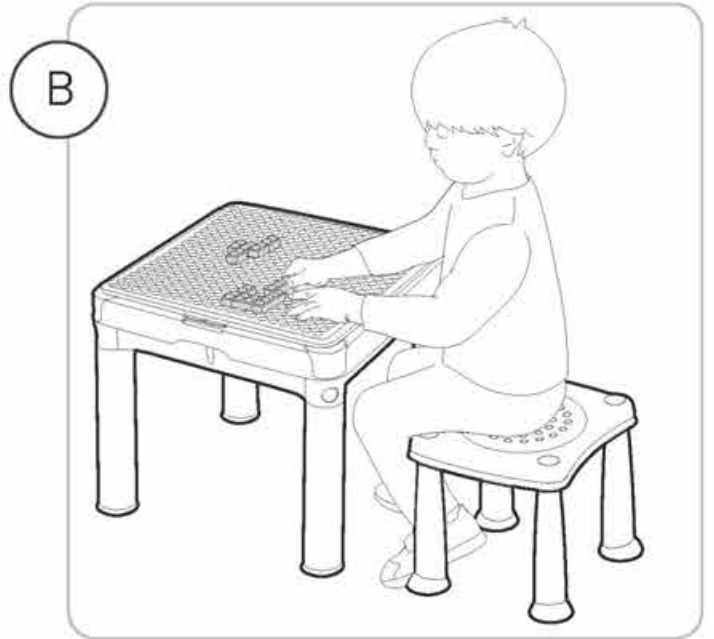

ConstrucTable

EN ASSEMBLY INSTRUCTIONS ES INSTRUCCIONES DE MONTAJE FR MONTAGEANLEITUNG
IT ISTRUZIONI DI MONTAGGIO NL MONTAGE INSTRUCTIES UK INSTRUCOES DE MONTAGEM PL MONTERINGSVEJLEDNING
GR ΜΟΝΤΕΡΙΝΓΣΙΝΣΤΡΟΚΤΙΟΝΕΡ RU ΟΔΗΓΙΕΣ ΣΥΝΑΡΜΟΛΟΓΗΣΗΣ RO ΙΝΗΣΤΡΟΥΚΤΙΟΝΑ ΠΟ ΣΒΟΡΚΕ SV INSTRUCȚII DE MONTARE
HE הוראות הרכבה